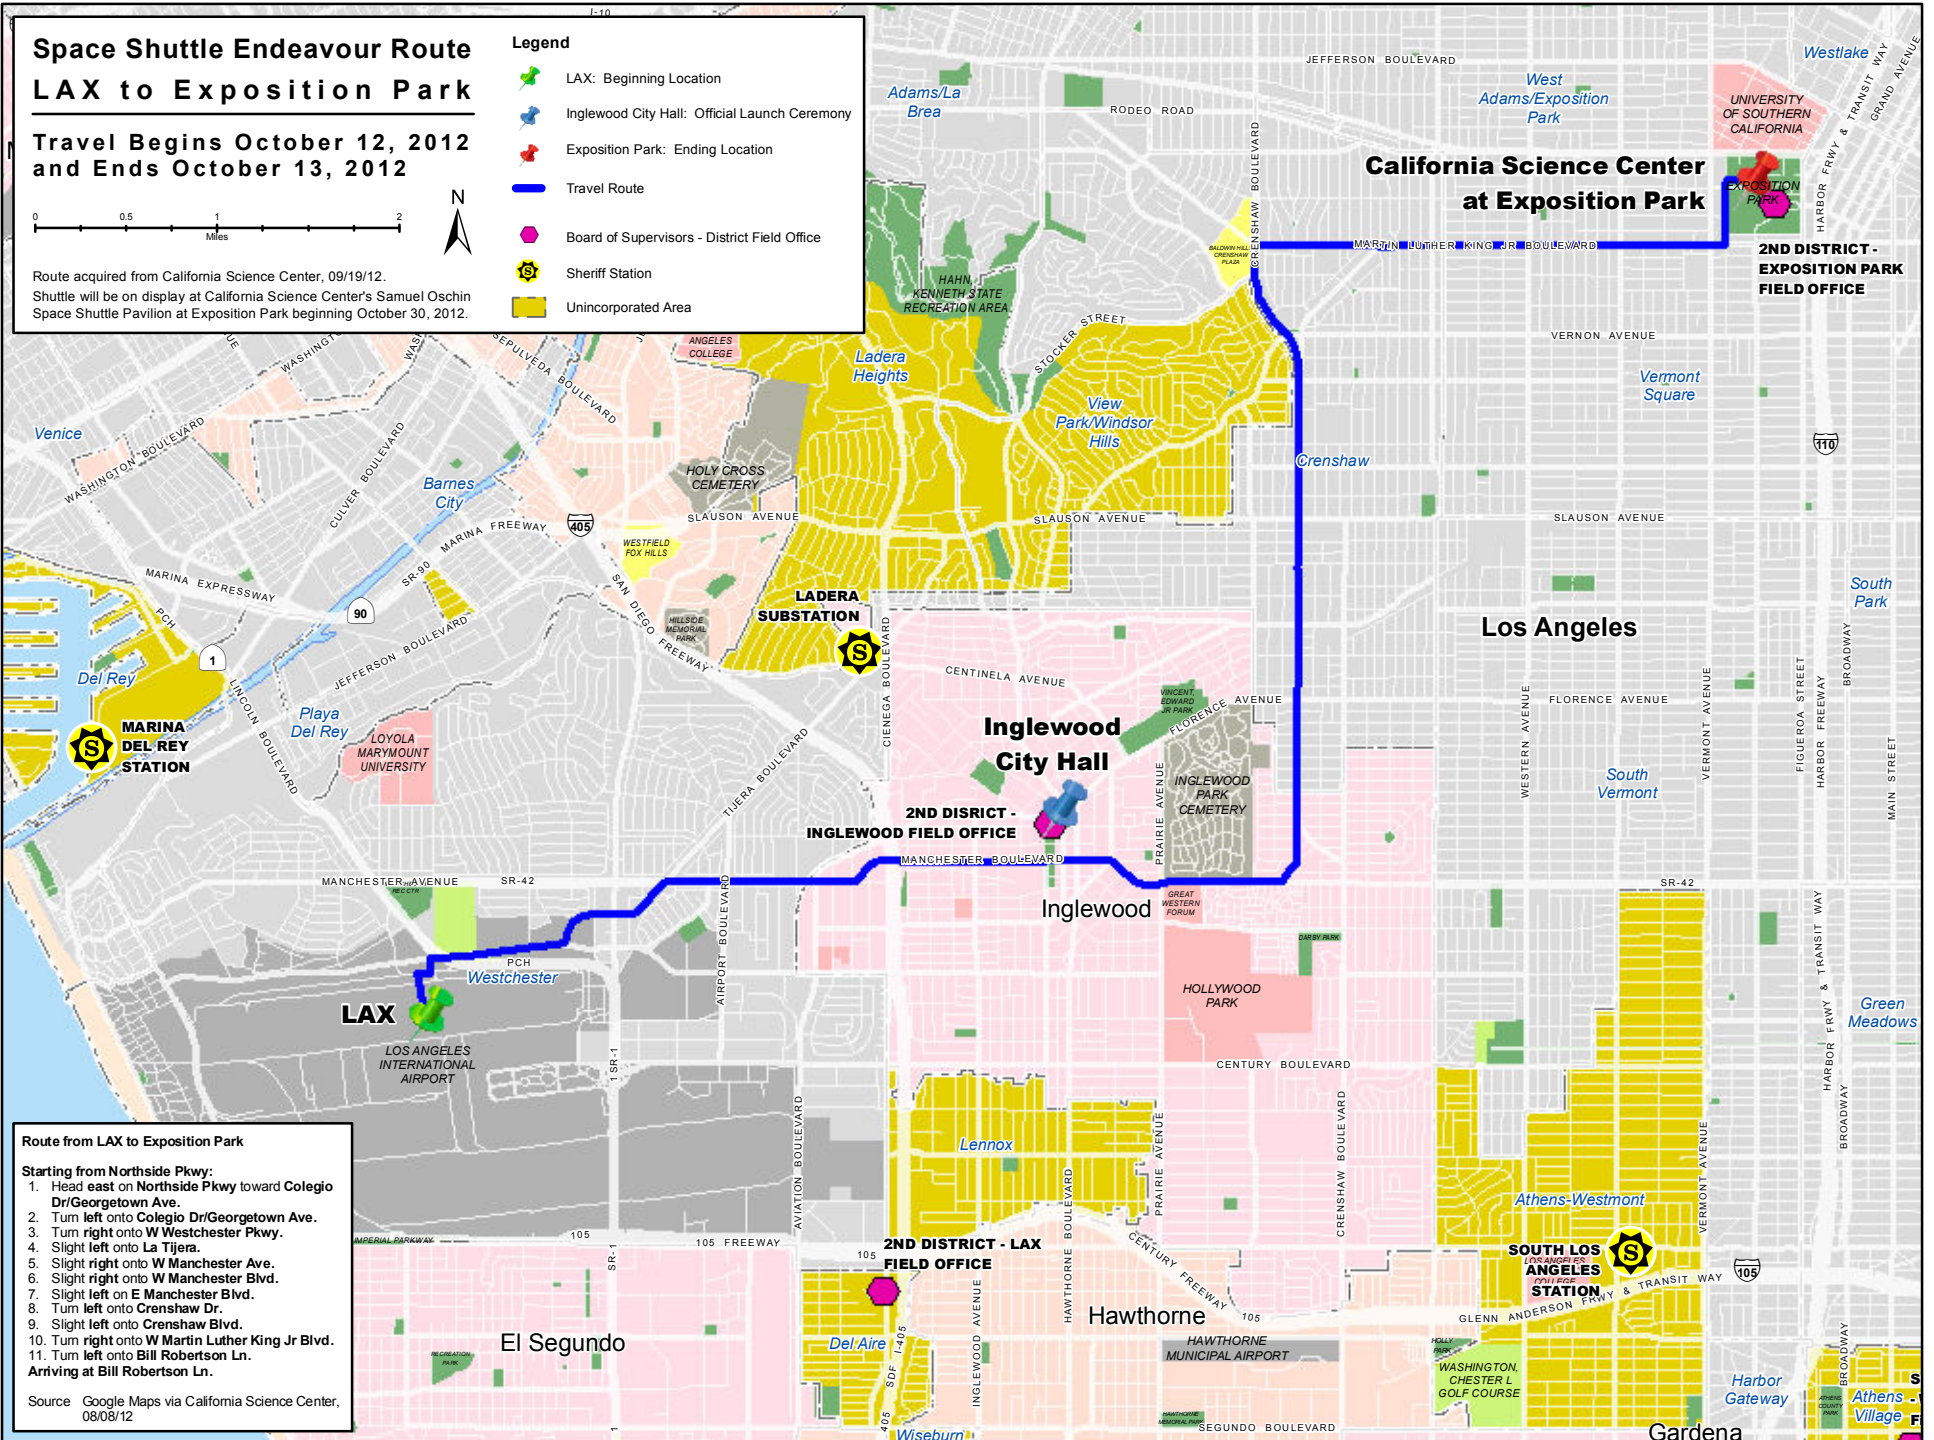

Space Shuttle Endeavour Route LAX to Exposition Park

Travel Begins October 12, 2012
and Ends October 13, 2012

Route acquired from California Science Center, 09/19/12.
Shuttle will be on display at California Science Center's Samuel Oschin
Space Shuttle Pavilion at Exposition Park beginning October 30, 2012.

Legend

- LAX: Beginning Location
- Inglewood City Hall: Official Launch Ceremony
- Exposition Park: Ending Location
- Travel Route
- Board of Supervisors - District Field Office
- Sheriff Station
- Unincorporated Area

Route from LAX to Exposition Park

Starting from Northside Pkwy:

1. Head east on Northside Pkwy toward Colegio Dr/Georgetown Ave.
 2. Turn left onto Colegio Dr/Georgetown Ave.
 3. Turn right onto W Westchester Pkwy.
 4. Slight left onto La Tijera.
 5. Slight right onto W Manchester Ave.
 6. Slight right onto W Manchester Blvd.
 7. Slight left onto E Manchester Blvd.
 8. Turn left onto Crenshaw Dr.
 9. Slight left onto Crenshaw Blvd.
 10. Turn right onto W Martin Luther King Jr Blvd.
 11. Turn left onto Bill Robertson Ln.
- Arriving at Bill Robertson Ln.

Source Google Maps via California Science Center,
08/08/12